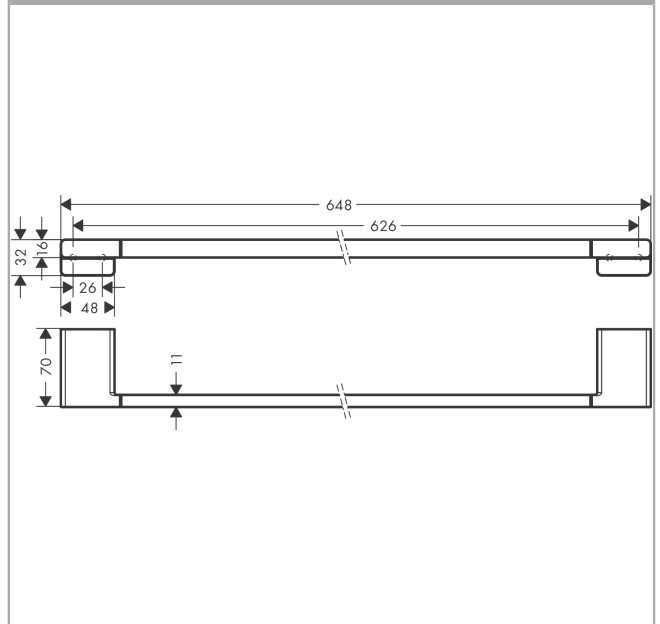

AddStoris

Bath towel rail

Surfaces: **Matt Black** Article Number: **41747670**

Description

product features

- wall-mounted
- material: metal
- material holder: metal
- length: 648 mm
- with mounting material
- concealed fastening
- drilling distance: 626 mm
- diameter drill hole: 6 mm

Design awards

reddot winner 2021

Product image

Scale drawing

AddStoris
Bath towel rail
Surfaces: **Matt Black**

Article Number: **41747670**

Exploded Drawing

Year of production: >04/21

AddStoris
Bath towel rail
 Surfaces: **Matt Black** Article Number: **41747670**

Spare part list

Year of production: >04/21

Pos.	Description	Article Number	Price	PU
1	mounting set	40915000	€ 11,31	1