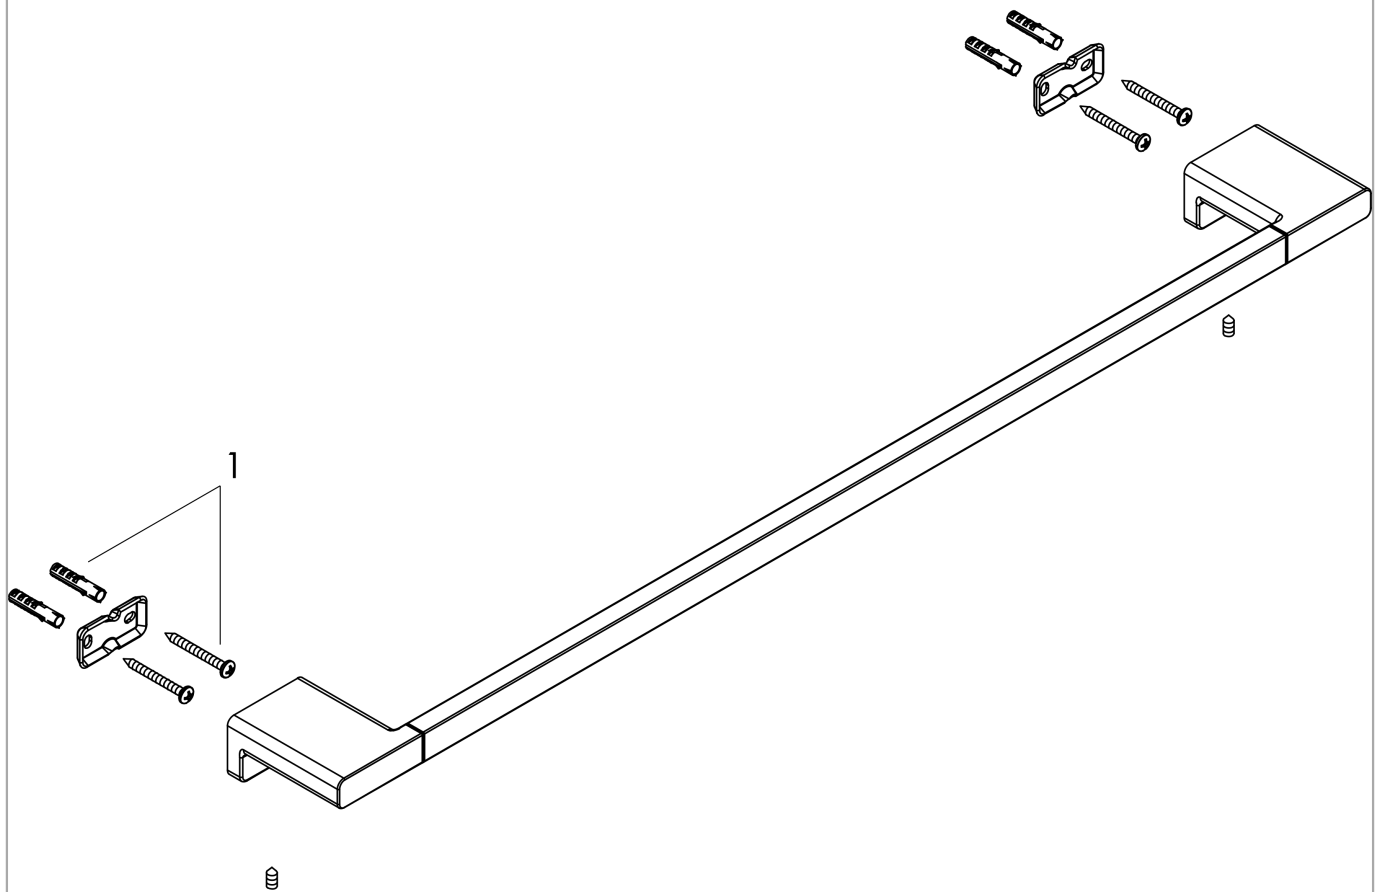

AddStoris

Bath towel rail

Surfaces: **Matt Black** Article Number: **41747670**

Description

product features

- wall-mounted
- material: metal
- material holder: metal
- length: 648 mm
- with mounting material
- concealed fastening
- drilling distance: 626 mm
- diameter drill hole: 6 mm

Design awards

reddot winner 2021

Product image

Scale drawing

AddStoris
Bath towel rail
Surfaces: **Matt Black**

Article Number: **41747670**

Exploded Drawing

Year of production: >04/21

AddStoris
Bath towel rail
 Surfaces: **Matt Black** Article Number: **41747670**

Spare part list

Year of production: >04/21

Pos.	Description	Article Number	Price	PU
1	mounting set	40915000	€ 11,31	1